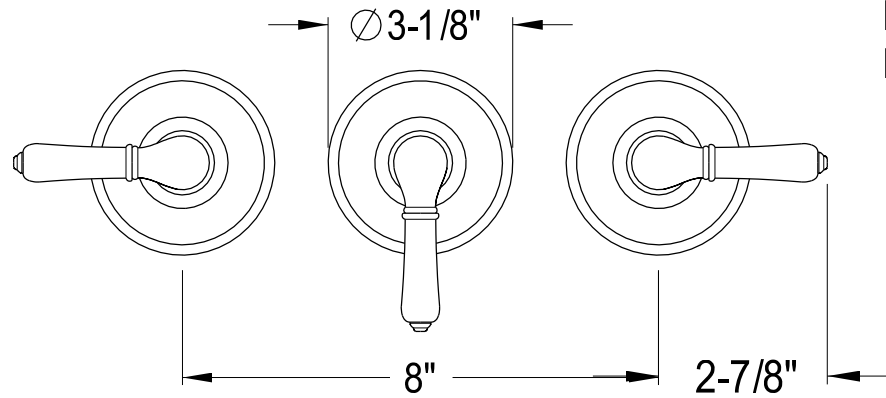

KB231,2,8

Three Handles Tub & Shower Faucet

Min: $2-1/2"$
Max: $3-11/16"$