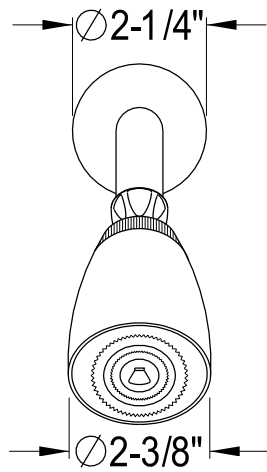

KB231,2,8

Three Handles Tub & Shower Faucet

Min: $2-1/2"$
Max: $3-11/16"$