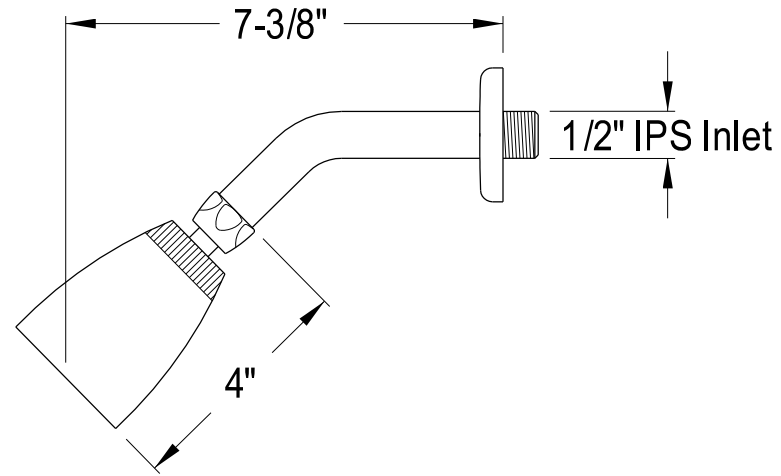

KB231,2,8

Three Handles Tub & Shower Faucet

Min: $2-1/2"$
Max: $3-11/16"$